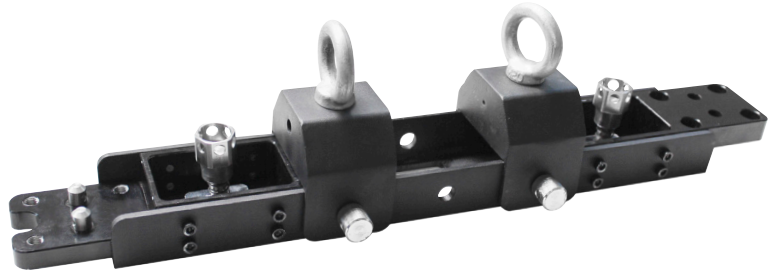

RB-X50CM

The X-Series Rig Bar from CHAUVET® Professional is available for hanging X-Series video panel products from truss or pipe with ease. Adjustable connectors are incorporated into the design in order to facilitate easy alignment of your video panels.

FEATURES

- Works with CHAUVET® X-series video panels (PVP™ X3, PVP™ X6IP)
- 600 lb (272 kg) load capacity
- M20 eyebolts fit standard rigging hardware
- Eyebolts replaceable with preferred mounting hardware (such as 2 inch truss clamps)
- Interlocking hardware ensures perfect alignment of screen structure

SPECIFICATIONS

- Load Capacity: 600 lb (272 kg)
- Fitted: M20 Eyebolt
- Weight: 11.4 lb (5.2 kg)
- Accessories (optional): Eye bolt kit (RB-XEBK)
- Dimensions: 23.15 x 5.12 x 6.46 in (588 x 130 x 164 mm)
- Approvals: CE